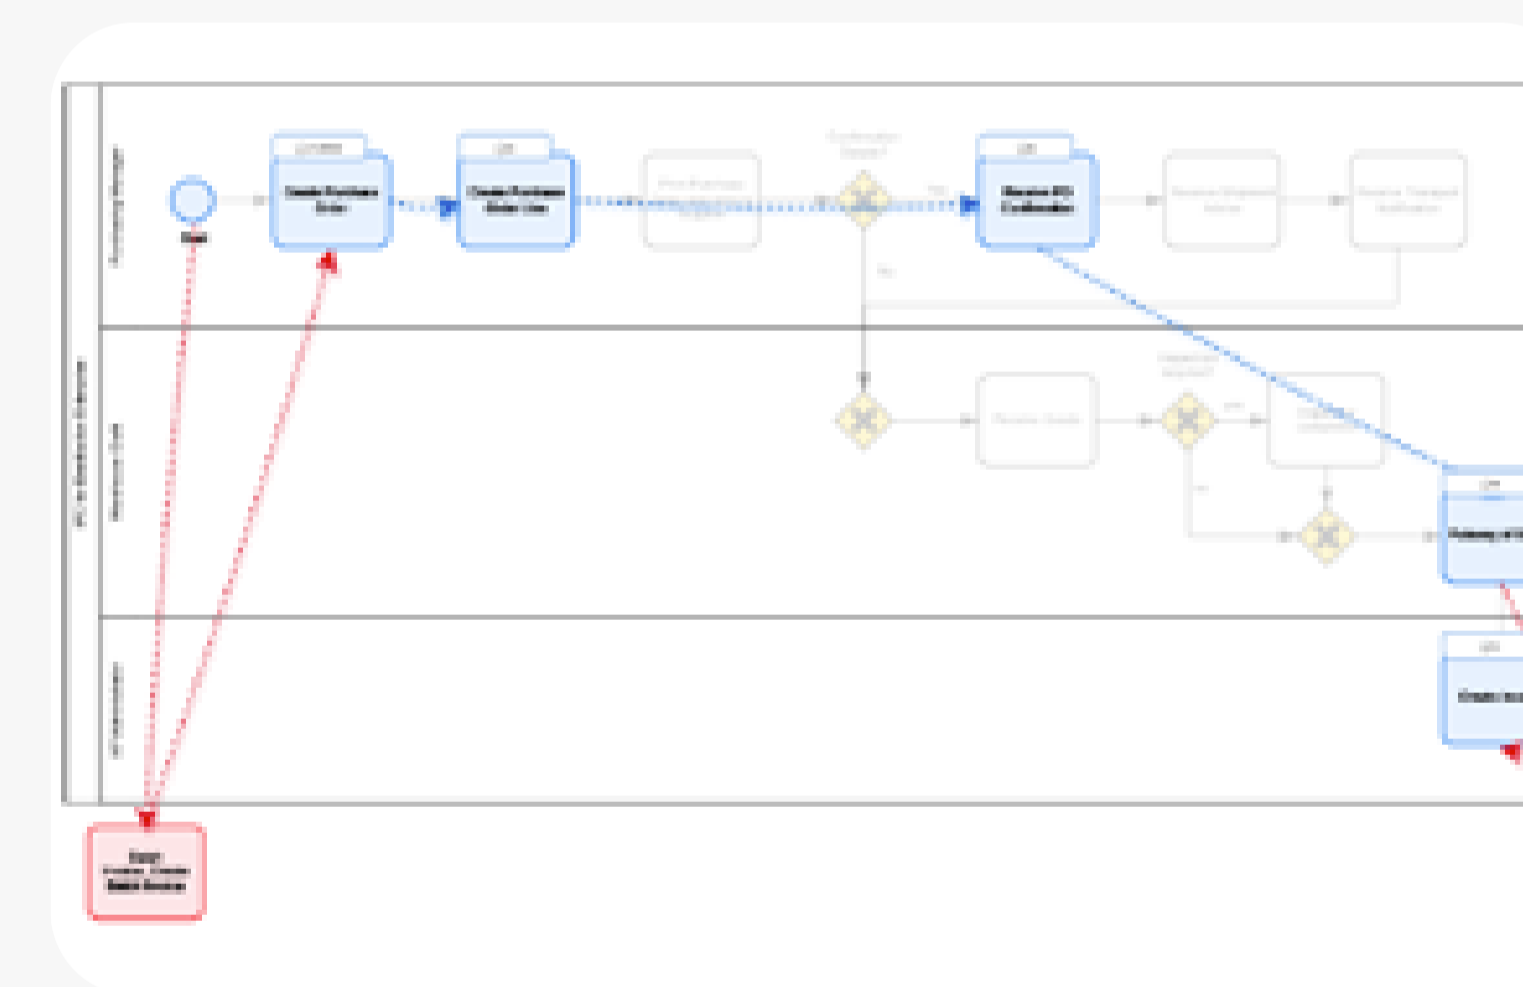

Built for industry-specific processes

Infor® Process Mining transforms operational insights by utilizing advanced analytics to reveal hidden patterns and inefficiencies within your organizational processes. This powerful tool enables businesses to streamline operations, optimize resource allocation, and reduce costs effectively. With actionable insights into business processes, organization leaders can make informed decisions that drive continuous improvements and sustainable growth.

Transform your Infor CloudSuite capabilities with Infor Process Mining, delivering rapid, exclusive insights for a future-ready business

Harness process discovery

Gain deep insights into your operational processes and explore how they are executed with precision

Uncover non-conforming variants

Tackle process inefficiencies by identifying non-conforming variants that diverge from your standard process model

Identify critical bottlenecks

Streamline operations by pinpointing time-consuming activities in your processes

Understand process accuracy, address bottlenecks, and implement effective workarounds to fully maximize the potential of your Infor CloudSuite with Infor Process Mining:

- Localized content of your processes
- Flexible data load options
- A variety of widgets to analyze process data
- Actionable strategies extracted from filtered data
- Conformance analysis for execution versus expectation
- Industry benchmark for accurate cycle times