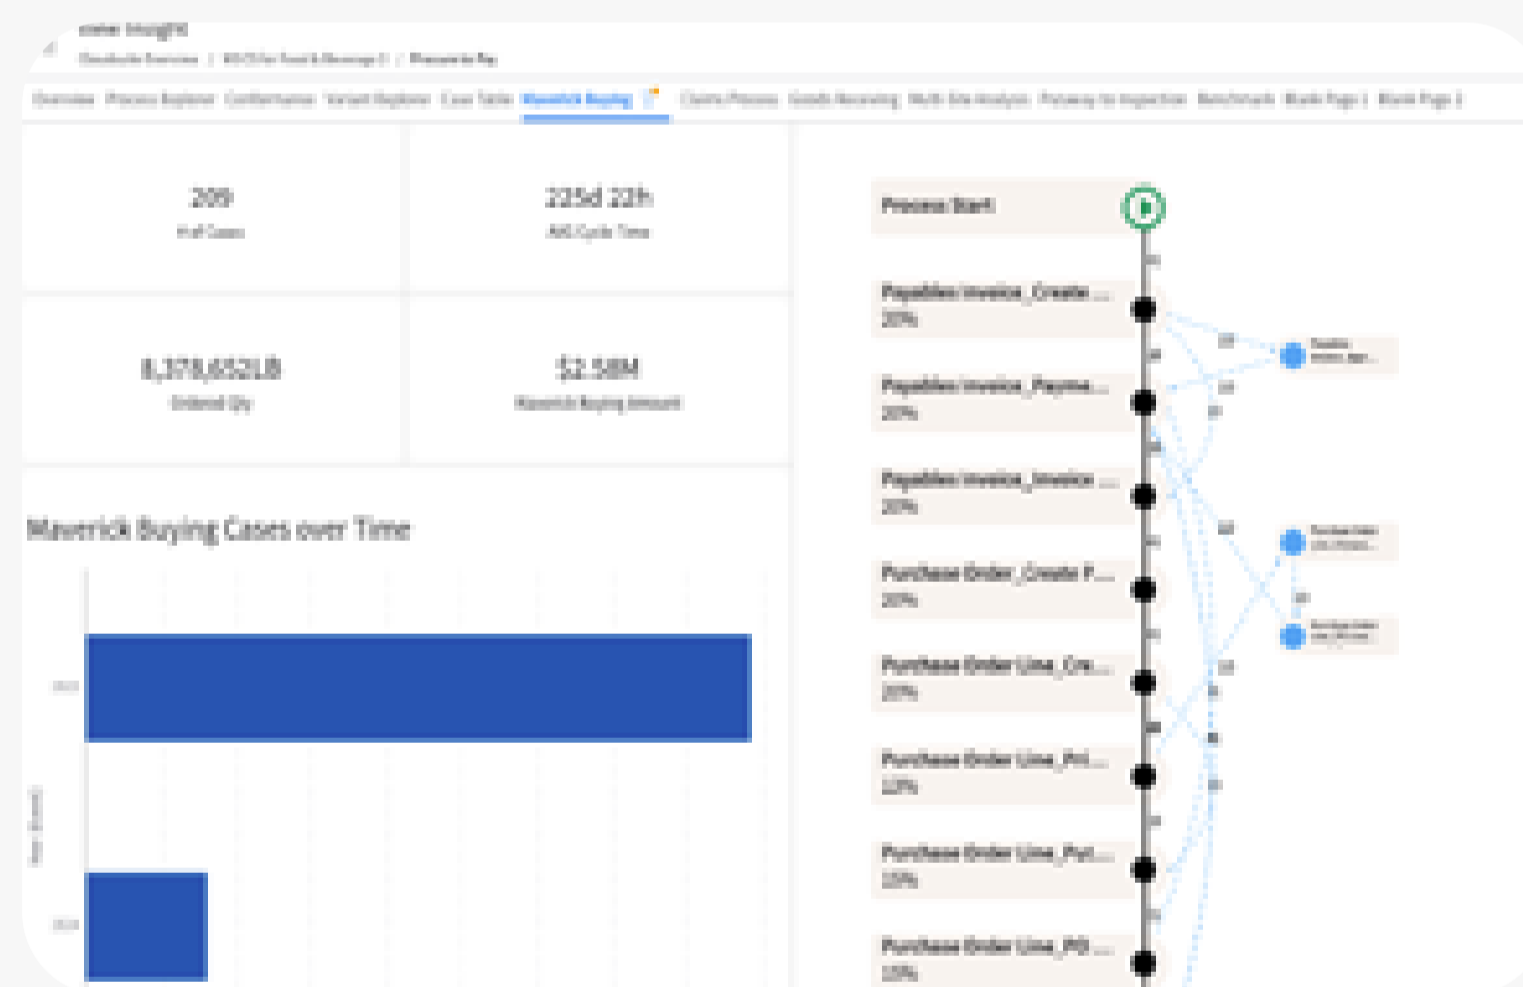

Process insights in record time with Infor Process Mining

A complete solution that empowers organizations with business process analytics, uncovering actionable insights to optimize business processes, enhance decision-making, and drive transformative efficiency gains across your ERP processes and procedures.

Built for industry-specific processes

Infor® Process Mining transforms operational insights by utilizing advanced analytics to reveal hidden patterns and inefficiencies within your organizational processes. This powerful tool enables businesses to streamline operations, optimize resource allocation, and reduce costs effectively. With actionable insights into business processes, organization leaders can make informed decisions that drive continuous improvements and sustainable growth.

Transform your Infor CloudSuite capabilities with Infor Process Mining, delivering rapid, exclusive insights for a future-ready business

Harness process discovery

Gain deep insights into your operational processes and explore how they are executed with precision